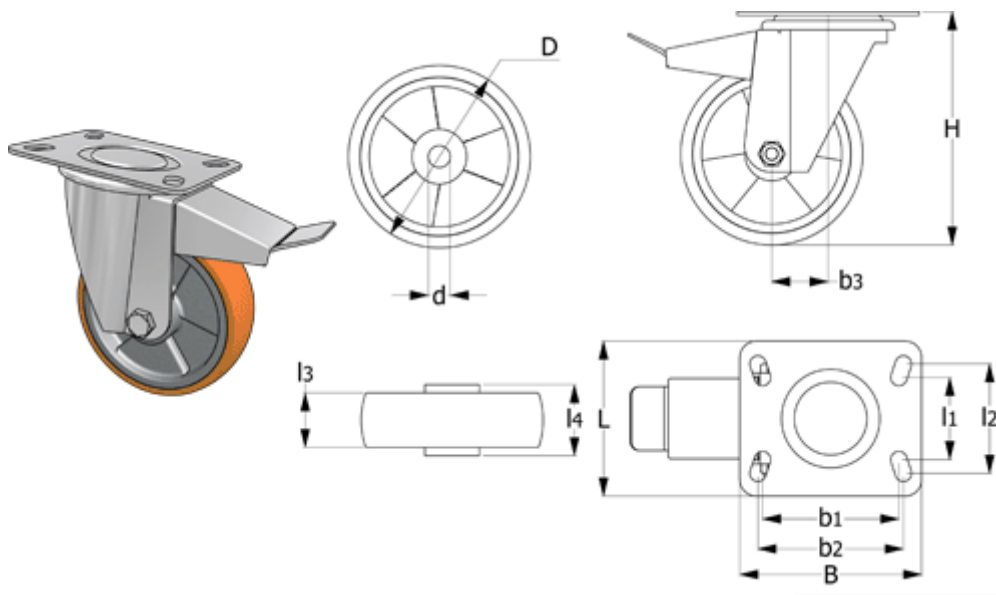

Data Sheet

Article number: 2314451606
Description: E+G Aluminiums wheel 451606
RE.F5-100-SSF turning plate w/brake

Measures

B	= 100	H	= 125	s	= 9
b1	= 75	L	= 85	Type	= RE.F5-100-SSF
b2	= 80	l1	= 45	Weight (g)	= 1080
b3	= 35	l2	= 60		
Code	= 451606	l3	= 30		
D	= 100	l4	= 40		
d	= 12	R	= 120		
Dynamic load (N)	= 2000	Rolling resistance (N)	= 2250		